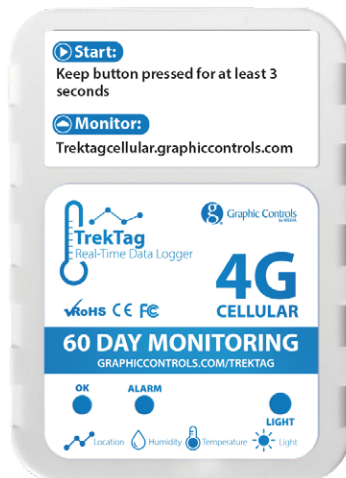

SPECIFICATIONS:

PN: 700001243

Transmission Mode	4G
Dimension	90mm * 64mm * 27mm (3.54in * 2.52in * 1.06in)
Weight(s)	138g
Uploading Interval	15mins
Usage Type	Single use
Shelf Life	1 Year
Inner Lithium Battery	Built-in 3.7V/3000mAh Lithium Battery
Working Time	Max 60 days
Memory Capacity	2000 readings
Other Sensor	Light sensor
Accuracy of Temp and Humidity Sensor	Temp: $\pm 0.3^{\circ}\text{C}$; Humidity $\pm 3\%\text{RH}$
Working Temperature Conditions	-20°C to 60°C
Working Humidity Conditions	Up to 90% (non-condensing)
Location Type	LBS base station positioning
Resolution	0.1 $^{\circ}\text{C}$

HOW TO USE:

Press the button to start